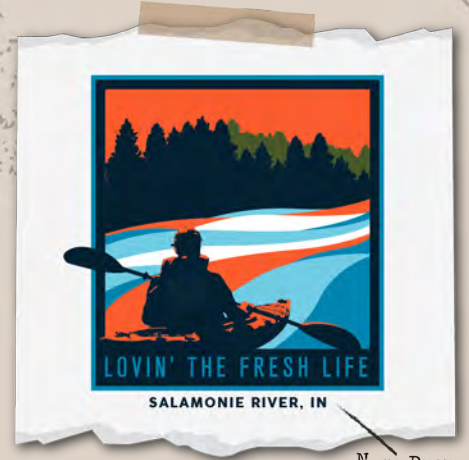

Cornsilk

Military Green

26403 FRESH LIFE

Antique Sapphire

Sport Grey

White

Name Drop

Black