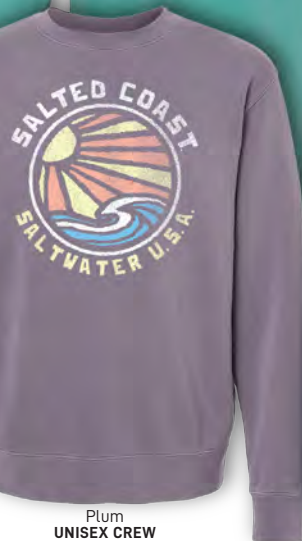

UNISEX LONG SLEEVE TEE
 5.5 oz. Soft Garment Dyed Cotton
\$14.00

UNISEX CREW SWEATSHIRT
 8.5 oz. Garment Dyed Soft Cotton/Poly Blend Fleece
\$22.00

UNISEX HOODIE SWEATSHIRT
 10 oz. 100% French Terry Cotton/Pigment
 Dye Vintage Washed
\$25.00

**48 PIECE
 NAME DROP HERE**

Dusty Berry
 UNISEX S/S TEE

Granite
 UNISEX S/S TEE

Spanish Moss
 UNISEX L/S TEE

Plum
 UNISEX CREW

Anchor Slate
 HOODIE

WEEKENDS

20759

WEEKENDS
ARE FOR
THE BEACH

SALTED COAST™

UNISEX RAGLAN CREW SWEATSHIRT

8 oz. Super Soft Cotton/Poly Blend Fleece

\$22.00

48 PIECE
NAME DROP HERE

Sea Green
RAGLAN CREW

Pacific Blue
RAGLAN CREW

Pomegranate
RAGLAN CREW

Yellow
RAGLAN CREW

Lavender
RAGLAN CREW

AQUAHOLIC

24932

AQUAHOLIC

UNISEX SHORT SLEEVE TEE

Super Soft 4.2 oz. Combed/Ringspun Cotton/Poly Blend
\$12.00