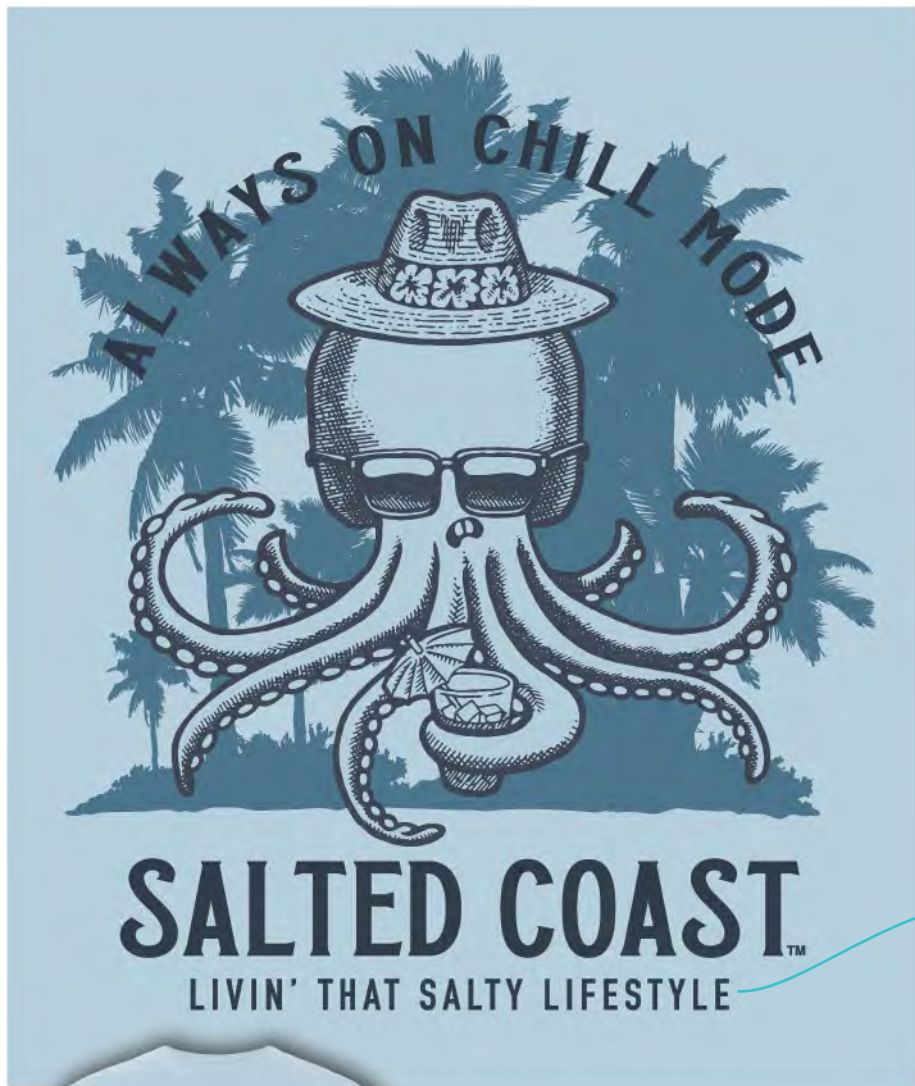

SALTED COAST.™

OCTO CHILL

23867

UNISEX SHORT SLEEVE TEE

Super Soft 4.2 oz. Combed/Ringspun Cotton/Poly Blend
$12.00

UNISEX LONG SLEEVE TEE

5.5 oz. Soft Garment Dyed Cotton
$14.00

**48 PIECE
NAME DROP HERE**