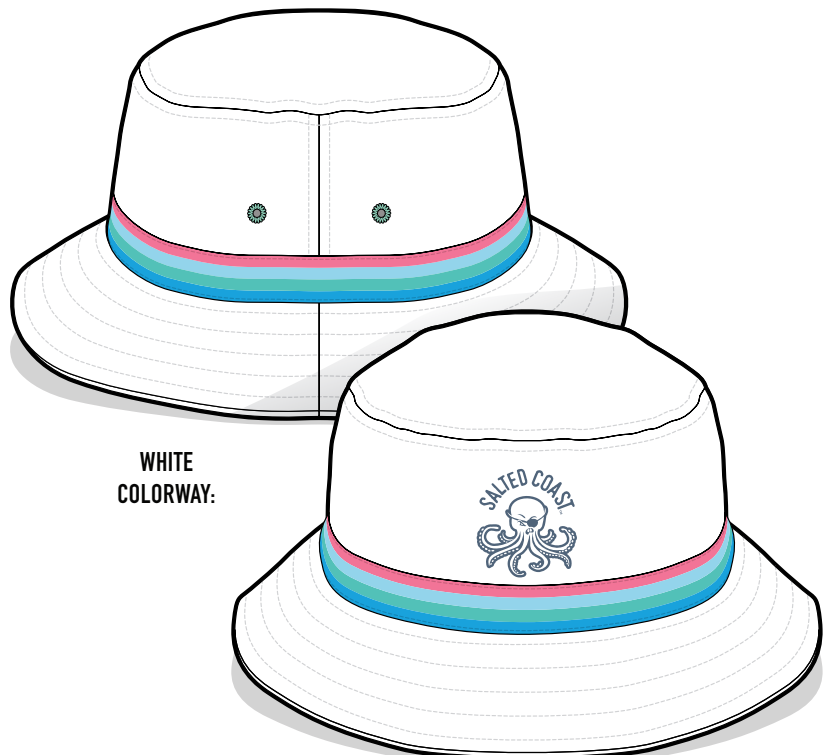

\$14.00

**SEAFOAM
COLORWAY:**

SALTED COAST 

OCTO STRIPED BUCKET

SC003

**DARK DENIM
COLORWAY:**

**EMBROIDERY ON CENTER FRONT
WITH CONTRASTING SEWN EYELETS
ON EACH SIDE OF CROWN:**

- BUCKET SILHOUETTE (REF #UC014)
- 5 ROWS OF LOCKSTITCHES ON BRIM
- 2-PIECE BRIM COVER, WOVEN STRIPED BAND (2.5CM WIDE)
- 100% COTTON TWILL THROUGHOUT
- SIZES AVAILABLE: S/M, L/XL
- CONTRASTING SEWN EYELETS ON EACH SIDE OF CROWN

\$17.00

SALTED COAST 

OCTO STRIPED BUCKET

SC003

- BUCKET SILHOUETTE (REF #UC014)
- 5 ROWS OF LOCKSTITCHES ON BRIM
- 2-PIECE BRIM COVER, WOVEN STRIPED BAND (2.5CM WIDE)
- 100% COTTON TWILL THROUGHOUT
- SIZES AVAILABLE: S/M, L/XL
- CONTRASTING SEWN EYELETS ON EACH SIDE OF CROWN

\$17.00

**WHITE
COLORWAY:**

**EMBROIDERY ON CENTER FRONT
WITH CONTRASTING SEWN EYELETS
ON EACH SIDE OF CROWN:**